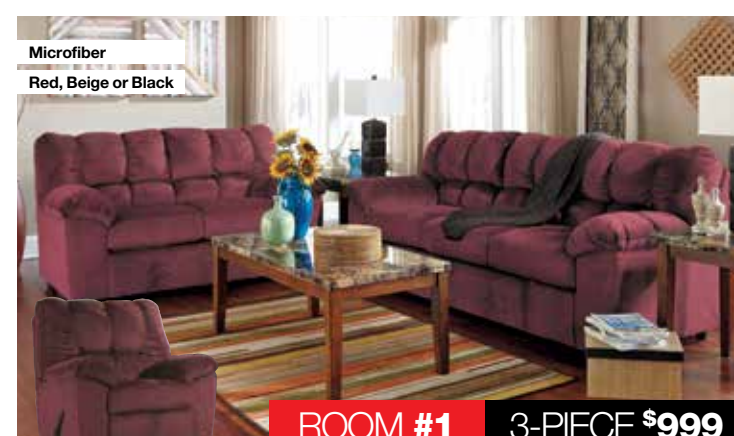

Bristol Sofa + Loveseat + **FREE** Recliner **SAVE $700**