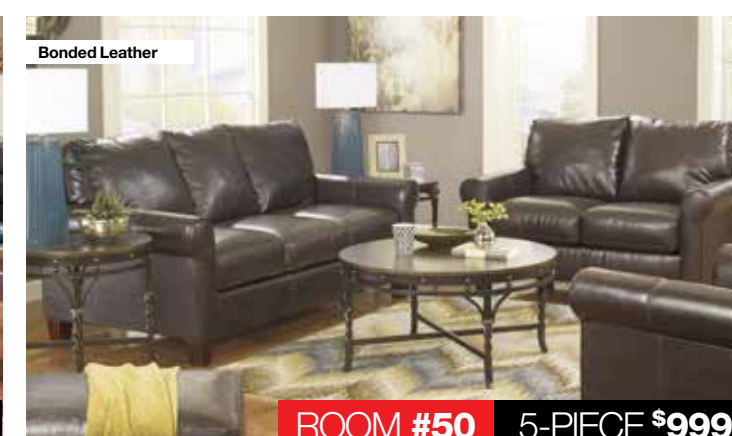

Lakeside Sofa + Loveseat + 3 Tables **SAVE $788**