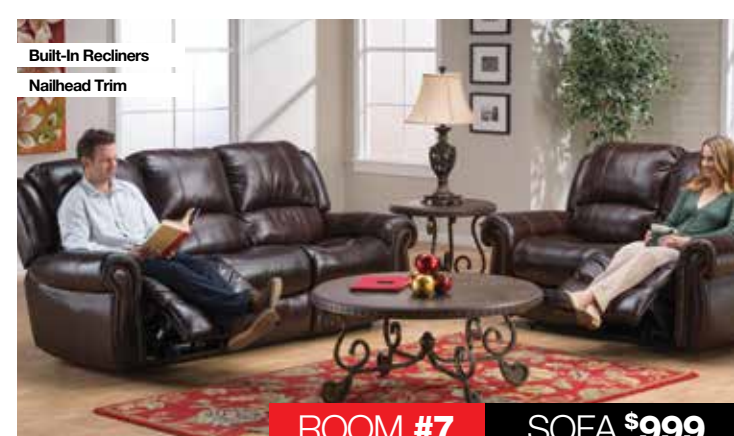

Westland Top Grain Leather Reclining Sofa **SAVE $580**