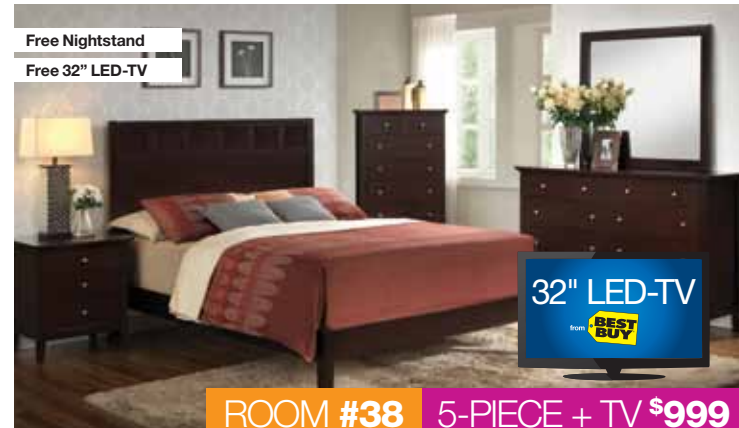

ROOM #38 5-PIECE + TV $999

Wetstone Queen Bed + Dresser + Mirror + Nightstand + 32" TV **SAVE $720**